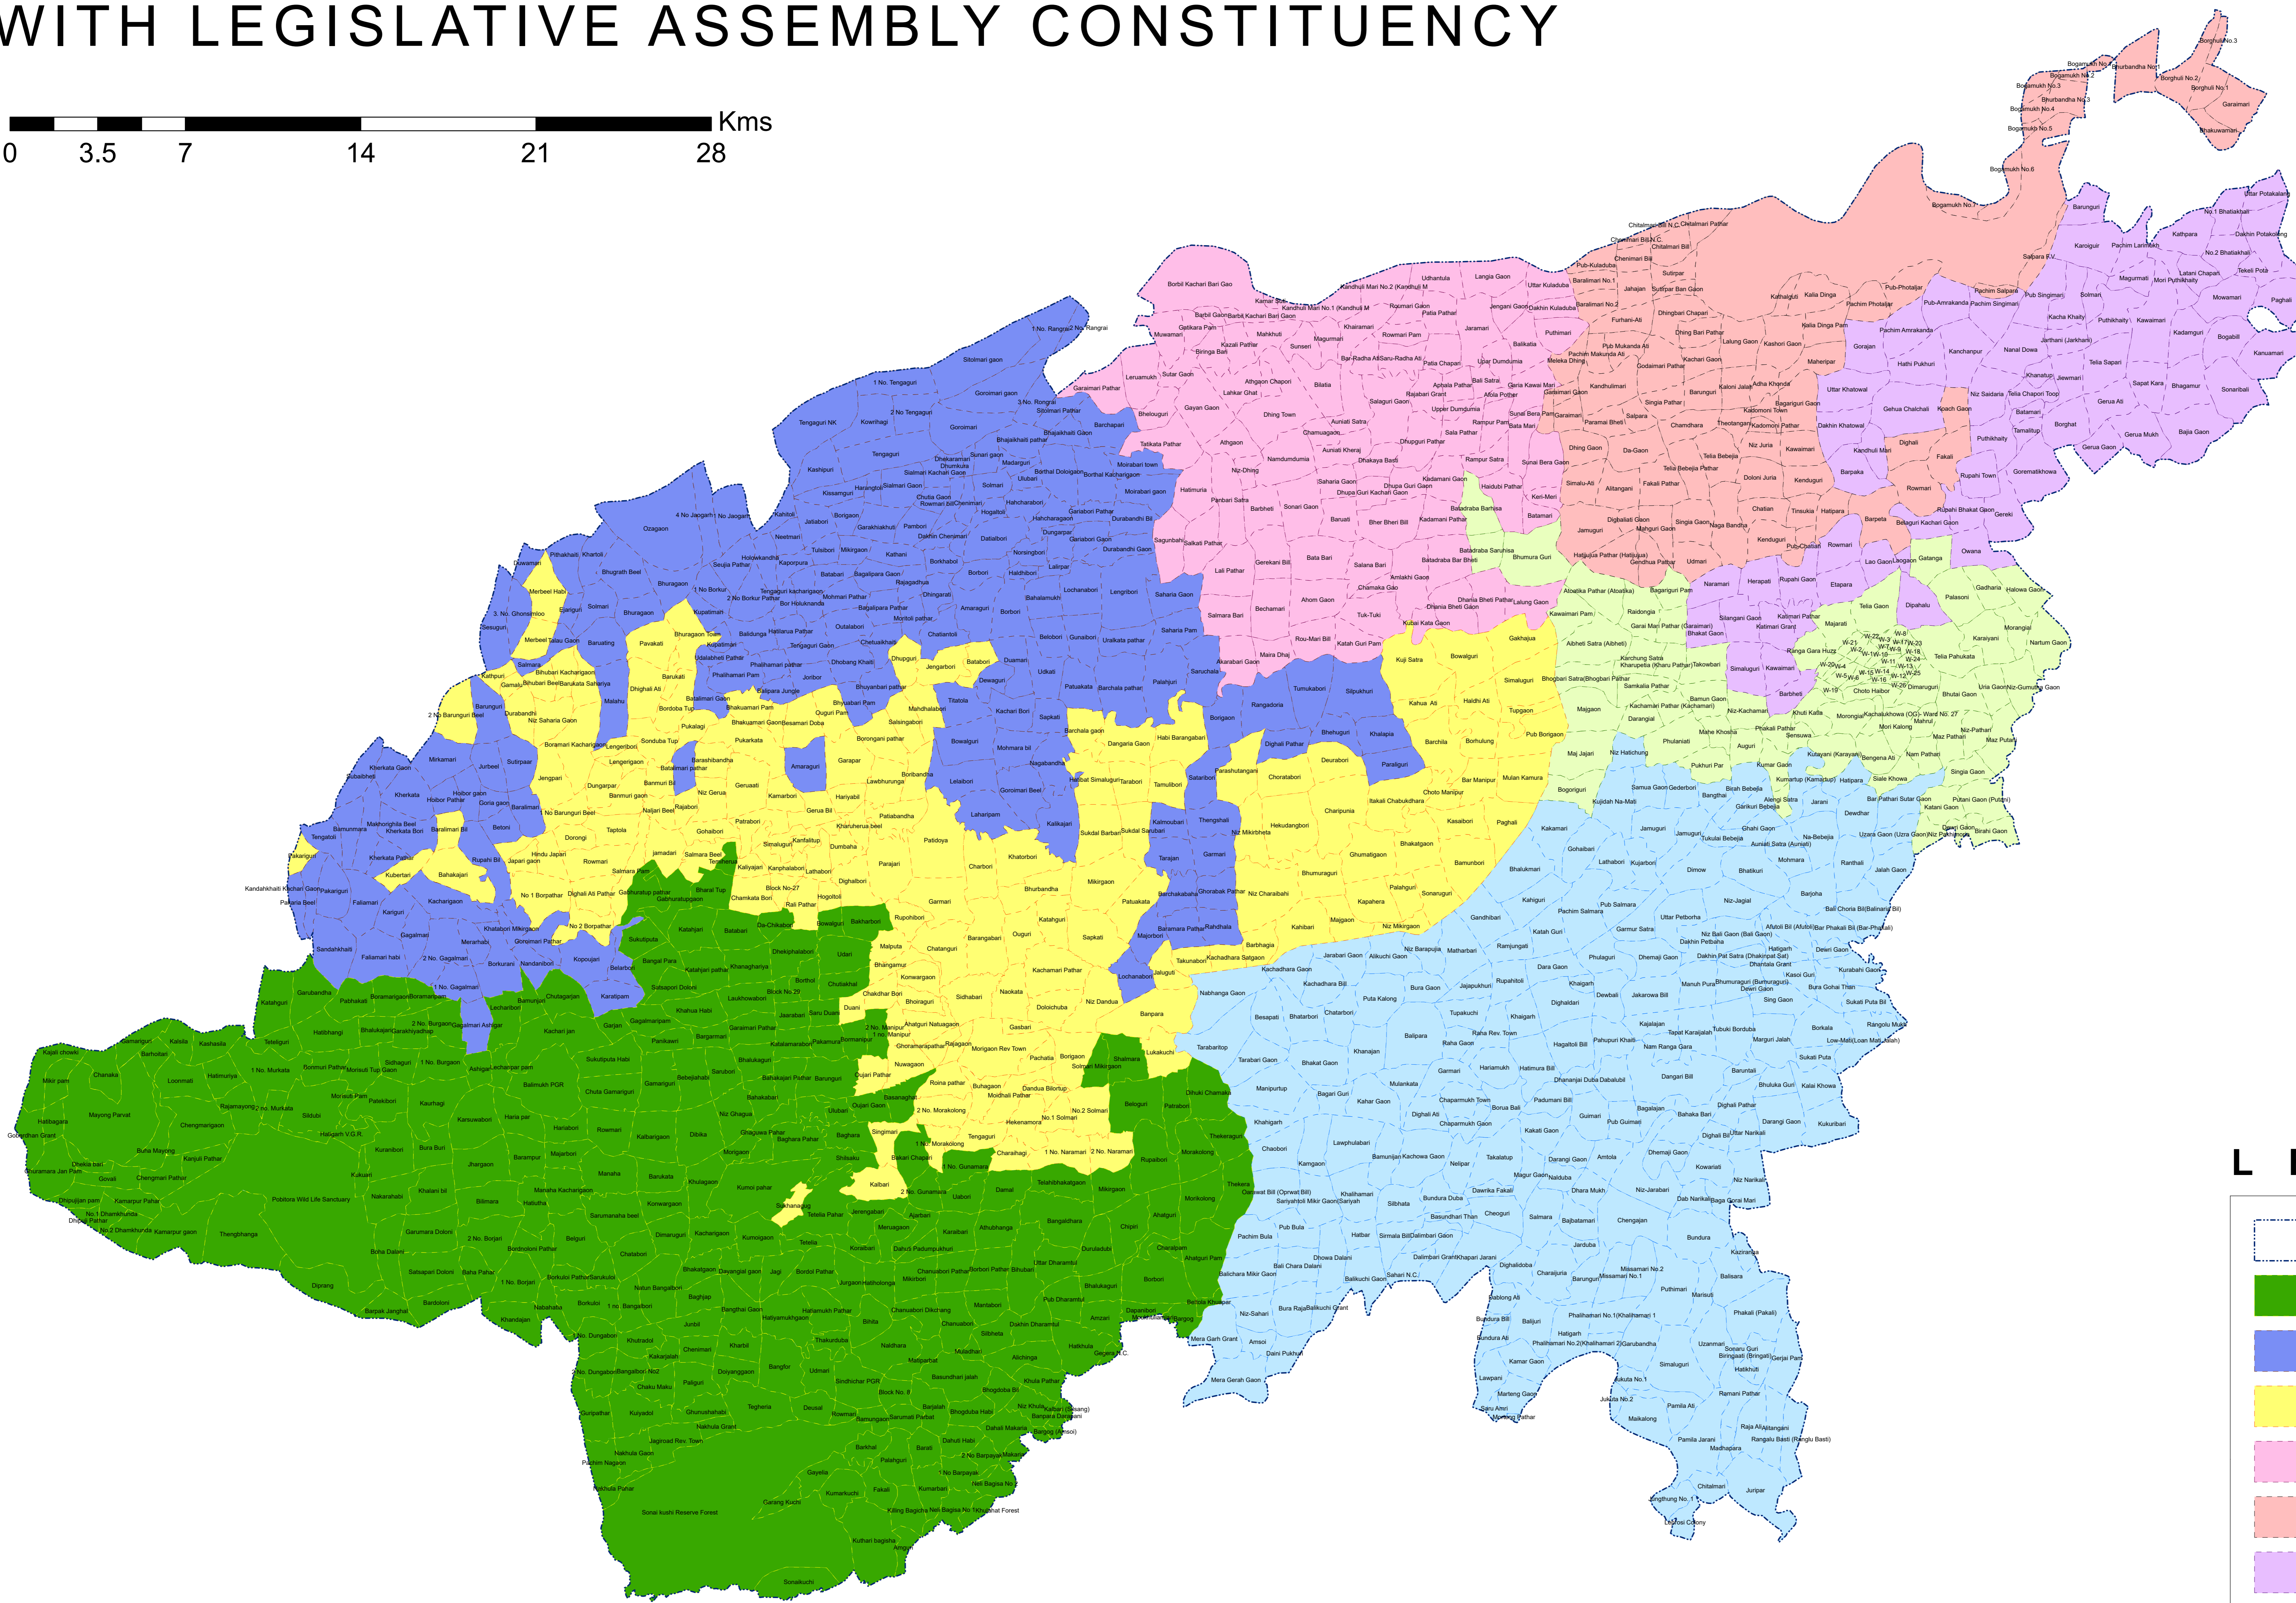

# MAP SHOWING 9-NAGAON HPC ALONG WITH LEGISLATIVE ASSEMBLY CONSTITUENCY

## LEGEND

-  9-Nagaon HPC
-  52-Jagiroad (SC)
-  53-Laharighat
-  54-Morigaon
-  55-Dhing
-  56-Rupahihat
-  58-Samaguri
-  60-Nagaon-Batadraba
-  61-Raha (SC)